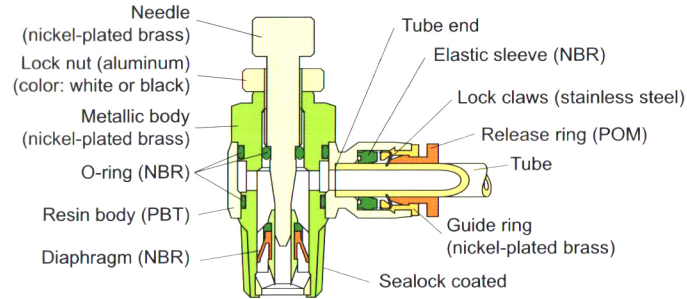

Maintaining basic functions, this low-cost quick-fitting joint achieves high-cost performance.

- The Tube Fitting comes in a wide variety of tube and thread sizes.
- Even after installation the direction of the tubing can be changed freely (Elbow, Long Elbow, Universal Elbow, etc.).

Construction

Maintaining basic functions, this low-cost speed controller achieves high-cost performance.

- The speed controller controls the operation speed of a driving device.
- The lead-out directions are free thanks to rotation of the resin body and joint.

Construction

TUBE FITTING

PC series

PU series

PG series

PL series

PLL series

PV series

PE series

SPEED CONTROLLER

JSC series

TUBE FITTING

PB series

PD series

PH series

PX series