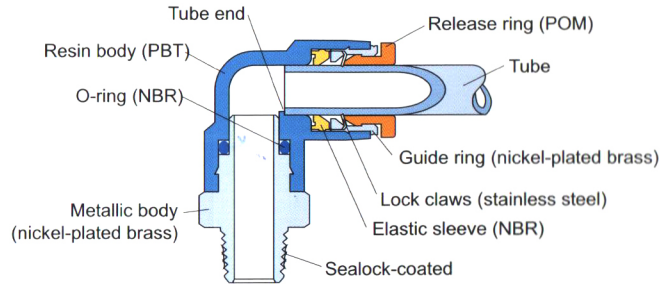

Maintaining basic functions, this low-cost quick-fitting joint achieves high-cost performance.

- The Tube Fitting comes in a wide variety of tube and thread sizes.
- Even after installation the direction of the tubing can be changed freely (Elbow, Long Elbow, Universal Elbow, etc.).

Construction

Maintaining basic functions, this low-cost speed controller achieves high-cost performance.

- The speed controller controls the operation speed of a driving device.
- The lead-out directions are free thanks to rotation of the resin body and joint.

Construction

TUBE FITTING

PC series

PU series

PG series

PL series

PLL series

PV series